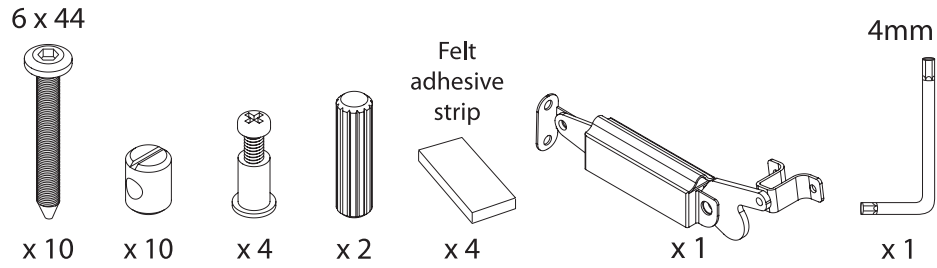

Parts:

Retain instructions for future reference.