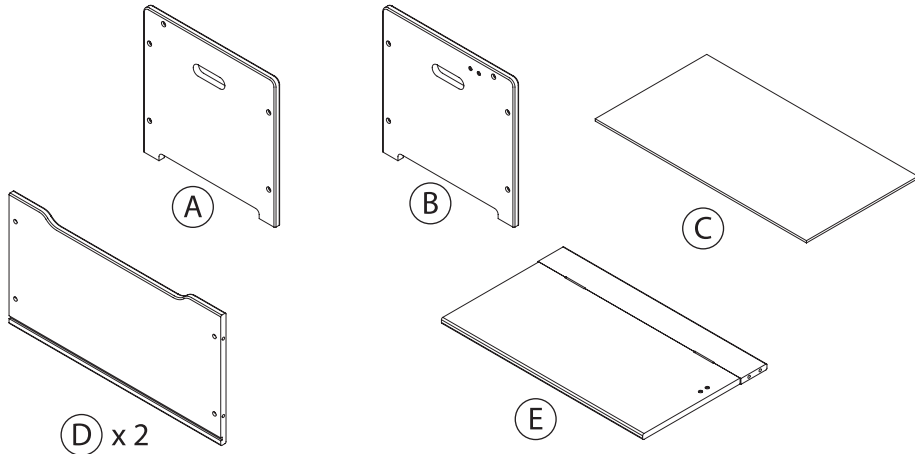

Parts:

Retain instructions for future reference.