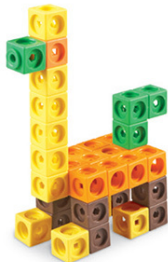

Alternative builds • Alternatives constructions • Autres constructions • Alternativen Baumöglichkeiten

LER 9291
ages 5+
grades K+
STEM

WARNING: CHOKING HAZARD - Small parts. Not for children under 3 years.

Learning Resources®
Learn more about our products at LearningResources.com

MathLink® Cubes Big Builders
Cubos MathLink® para grandes constructores • Cubes de construction MathLink® • MathLink®-Steckwürfel für Baumeister