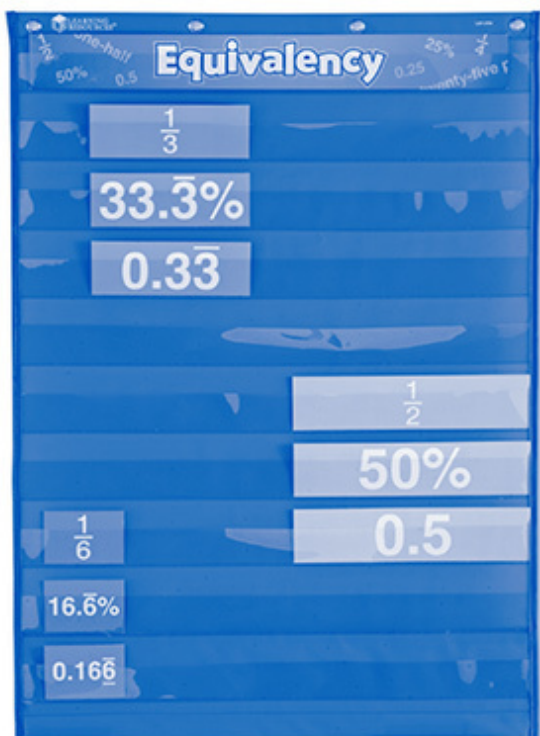

Equivalency Pocket Chart

Includes:

- 20" x 27" Flame-Retardant Pocket Chart with 10 pockets
- 155 Cards
 - 51 Double-Sided Fraction Cards
 - 51 Double-Sided Decimal Cards
 - 51 Double-Sided Percent Cards
 - 2 Title Cards
- 1 Large Storage Pocket on Back

The Equivalency Pocket Chart helps teach equivalency between fractions, decimals, and percentages. Each card is color-coded to match the Rainbow Fraction® Teaching System, allowing students to make connections when they see relational card values. For example, $\frac{1}{2}$, 50%, and 0.50 are always pink.

Red - 1 whole

Pink - $\frac{1}{2}$

Orange - $\frac{1}{3}$

Yellow - $\frac{1}{4}$

Green - $\frac{1}{5}$

Teal - $\frac{1}{6}$

Blue - $\frac{1}{8}$

Purple - $\frac{1}{10}$

Black - $\frac{1}{12}$

The Equivalency Pocket Chart includes 153 number cards to compare fractions, decimals, and percents. There is enough of each card to make a whole. Each card has the number value on the front side and the word